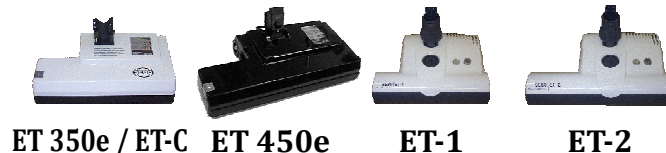

With all these features, now is the time for you to experience any one of these exceptional power heads.