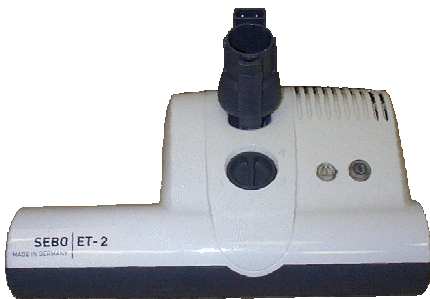

Also Available

MADE IN GERMANY

MADE IN GERMANY

Products

A Better way
to clean your
home and office

ET-2 15"

Commercial Grade Electric Power Head

Advanced Technology
for a
Superior Cleaning
Performance

Distributed by: