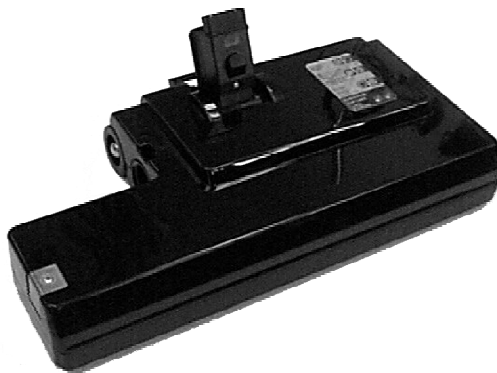

Also Available

MADE IN GERMANY

MADE IN GERMANY

Products

A Better way
to clean your
home and office

ET 450e 18"

Commercial Grade Electric Power Head

Advanced Technology
for a
Superior Cleaning
Performance

Distributed by: